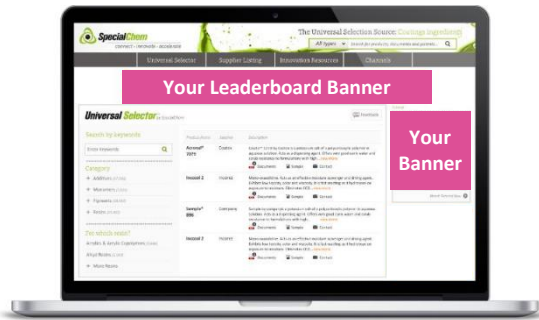

WEBSITE BANNER – Exclusive Category Sponsorship Leaderboard + Rectangle banner

How does it work?

When people search for products similar to yours, they see your brand. Your banners are exclusively displayed on the selected product category.

You can link the banner to any page on the web (your website for example).

Example of animated banner layouts

[See more examples](#)

SPECIFICATIONS

	Leaderboard	Rectangle
Size	Please send banner in 3 sizes: <ul style="list-style-type: none"> 970 px wide x 90 px high (desktop) 728 px wide x 90 px high (tablet) 320 px wide x 50 px high (mobile) 	300 px wide x 250 px high
Maximum Weight	200 kB (Kilobyte)	
Format	Animated or static: .GIF or .JPEG	
URL/Link	URL Link (your target link location on the web)	
Latest Delivery	10 working days before campaign start	